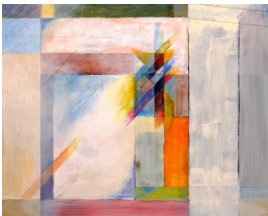

Sophia Rouhana

508 Saint Cloud Road Bel Air, California, 90245

sophia.rouhana@gmail.com

Articulated Axis

Sophia Rouhana

Oil

Size: 52 x 46 in

Price: \$14,300.00

Location: White Cube

Inventory Number: OIL_2017_00030

Subject Matter: Abstract

Average Dimensionality

Sophia Rouhana

Oil On Canvas

Size: 96 x 44 in

Price: \$16,800.00

Inventory Number: OIL_2017_00003

Subject Matter: Landscape

Dialogue with Intuitive Analysis

Sophia Rouhana

Oil

Size: 45 x 82 in

Price: \$7,500.00

Location: White Cube

Subject Matter: Abstract

Geopoliticus Moon in Illumination

Sophia Rouhana

Oil

Size: 80 x 55 in

Price: \$9,800.00

Location: White Cube

Subject Matter: Abstract