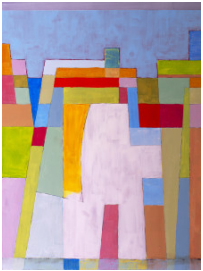

Sophia Rouhana

508 Saint Cloud Road Bel Air, California, 90245

sophia.rouhana@gmail.com

Articulated Axis

Sophia Rouhana

Oil

Size: 52 x 46 in

Price: \$14,300.00

Location: White Cube

Inventory Number: OIL_2017_00030

Subject Matter: Abstract

Average Dimensionality

Sophia Rouhana

Oil On Canvas

Size: 96 x 44 in

Price: \$16,800.00

Inventory Number: OIL_2017_00003

Subject Matter: Landscape

Dialogue with Intuitive Analysis

Sophia Rouhana

Oil

Size: 45 x 82 in

Price: \$7,500.00

Location: White Cube

Subject Matter: Abstract

Geopoliticus Moon in Illumination

Sophia Rouhana

Oil

Size: 80 x 55 in

Price: \$9,800.00

Location: White Cube

Subject Matter: Abstract