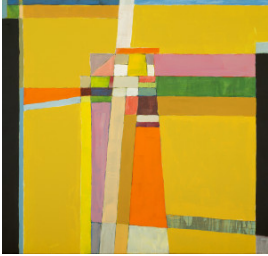

Sophia Rouhana

508 Saint Cloud Road Bel Air, California, 90245

sophia.rouhana@gmail.com

Articulated Axis

Sophia Rouhana

Oil

Size: 52 x 46 in

Price: \$14,300.00

Location: White Cube

Inventory Number: OIL_2017_00030

Subject Matter: Abstract

Average Dimensionality

Sophia Rouhana

Oil On Canvas

Size: 96 x 44 in

Price: \$16,800.00

Inventory Number: OIL_2017_00003

Subject Matter: Landscape

Dialogue with Intuitive Analysis

Sophia Rouhana

Oil

Size: 45 x 82 in

Price: \$7,500.00

Location: White Cube

Subject Matter: Abstract

Geopoliticus Moon in Illumination

Sophia Rouhana

Oil

Size: 80 x 55 in

Price: \$9,800.00

Location: White Cube

Subject Matter: Abstract